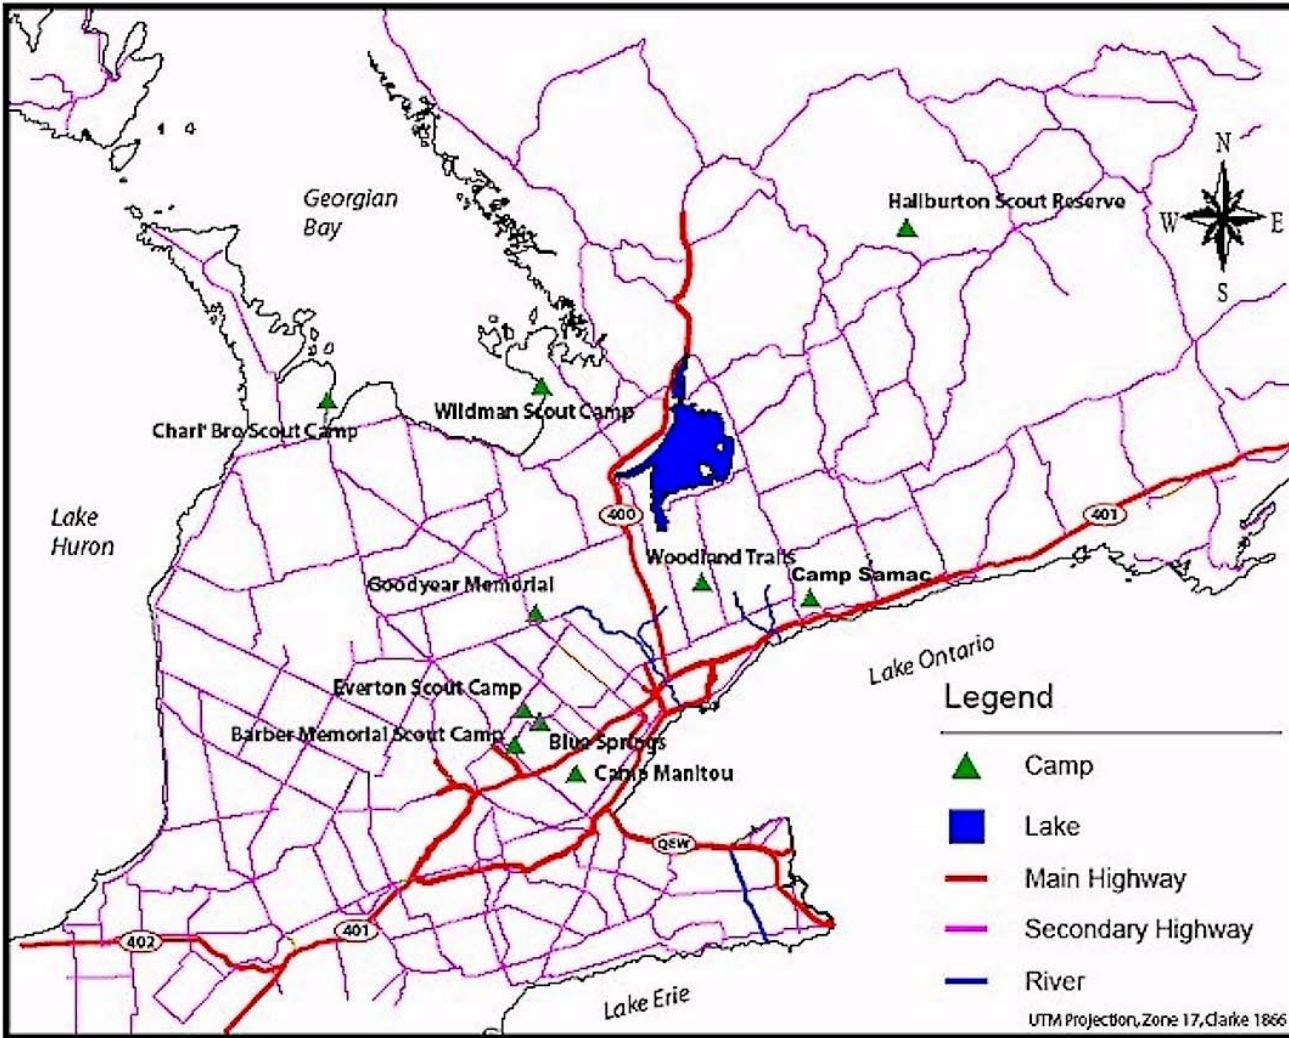

Scouts Canada: Camps of Southern Ontario

Legend

- ▲ Camp
- Lake
- Main Highway
- Secondary Highway
- River